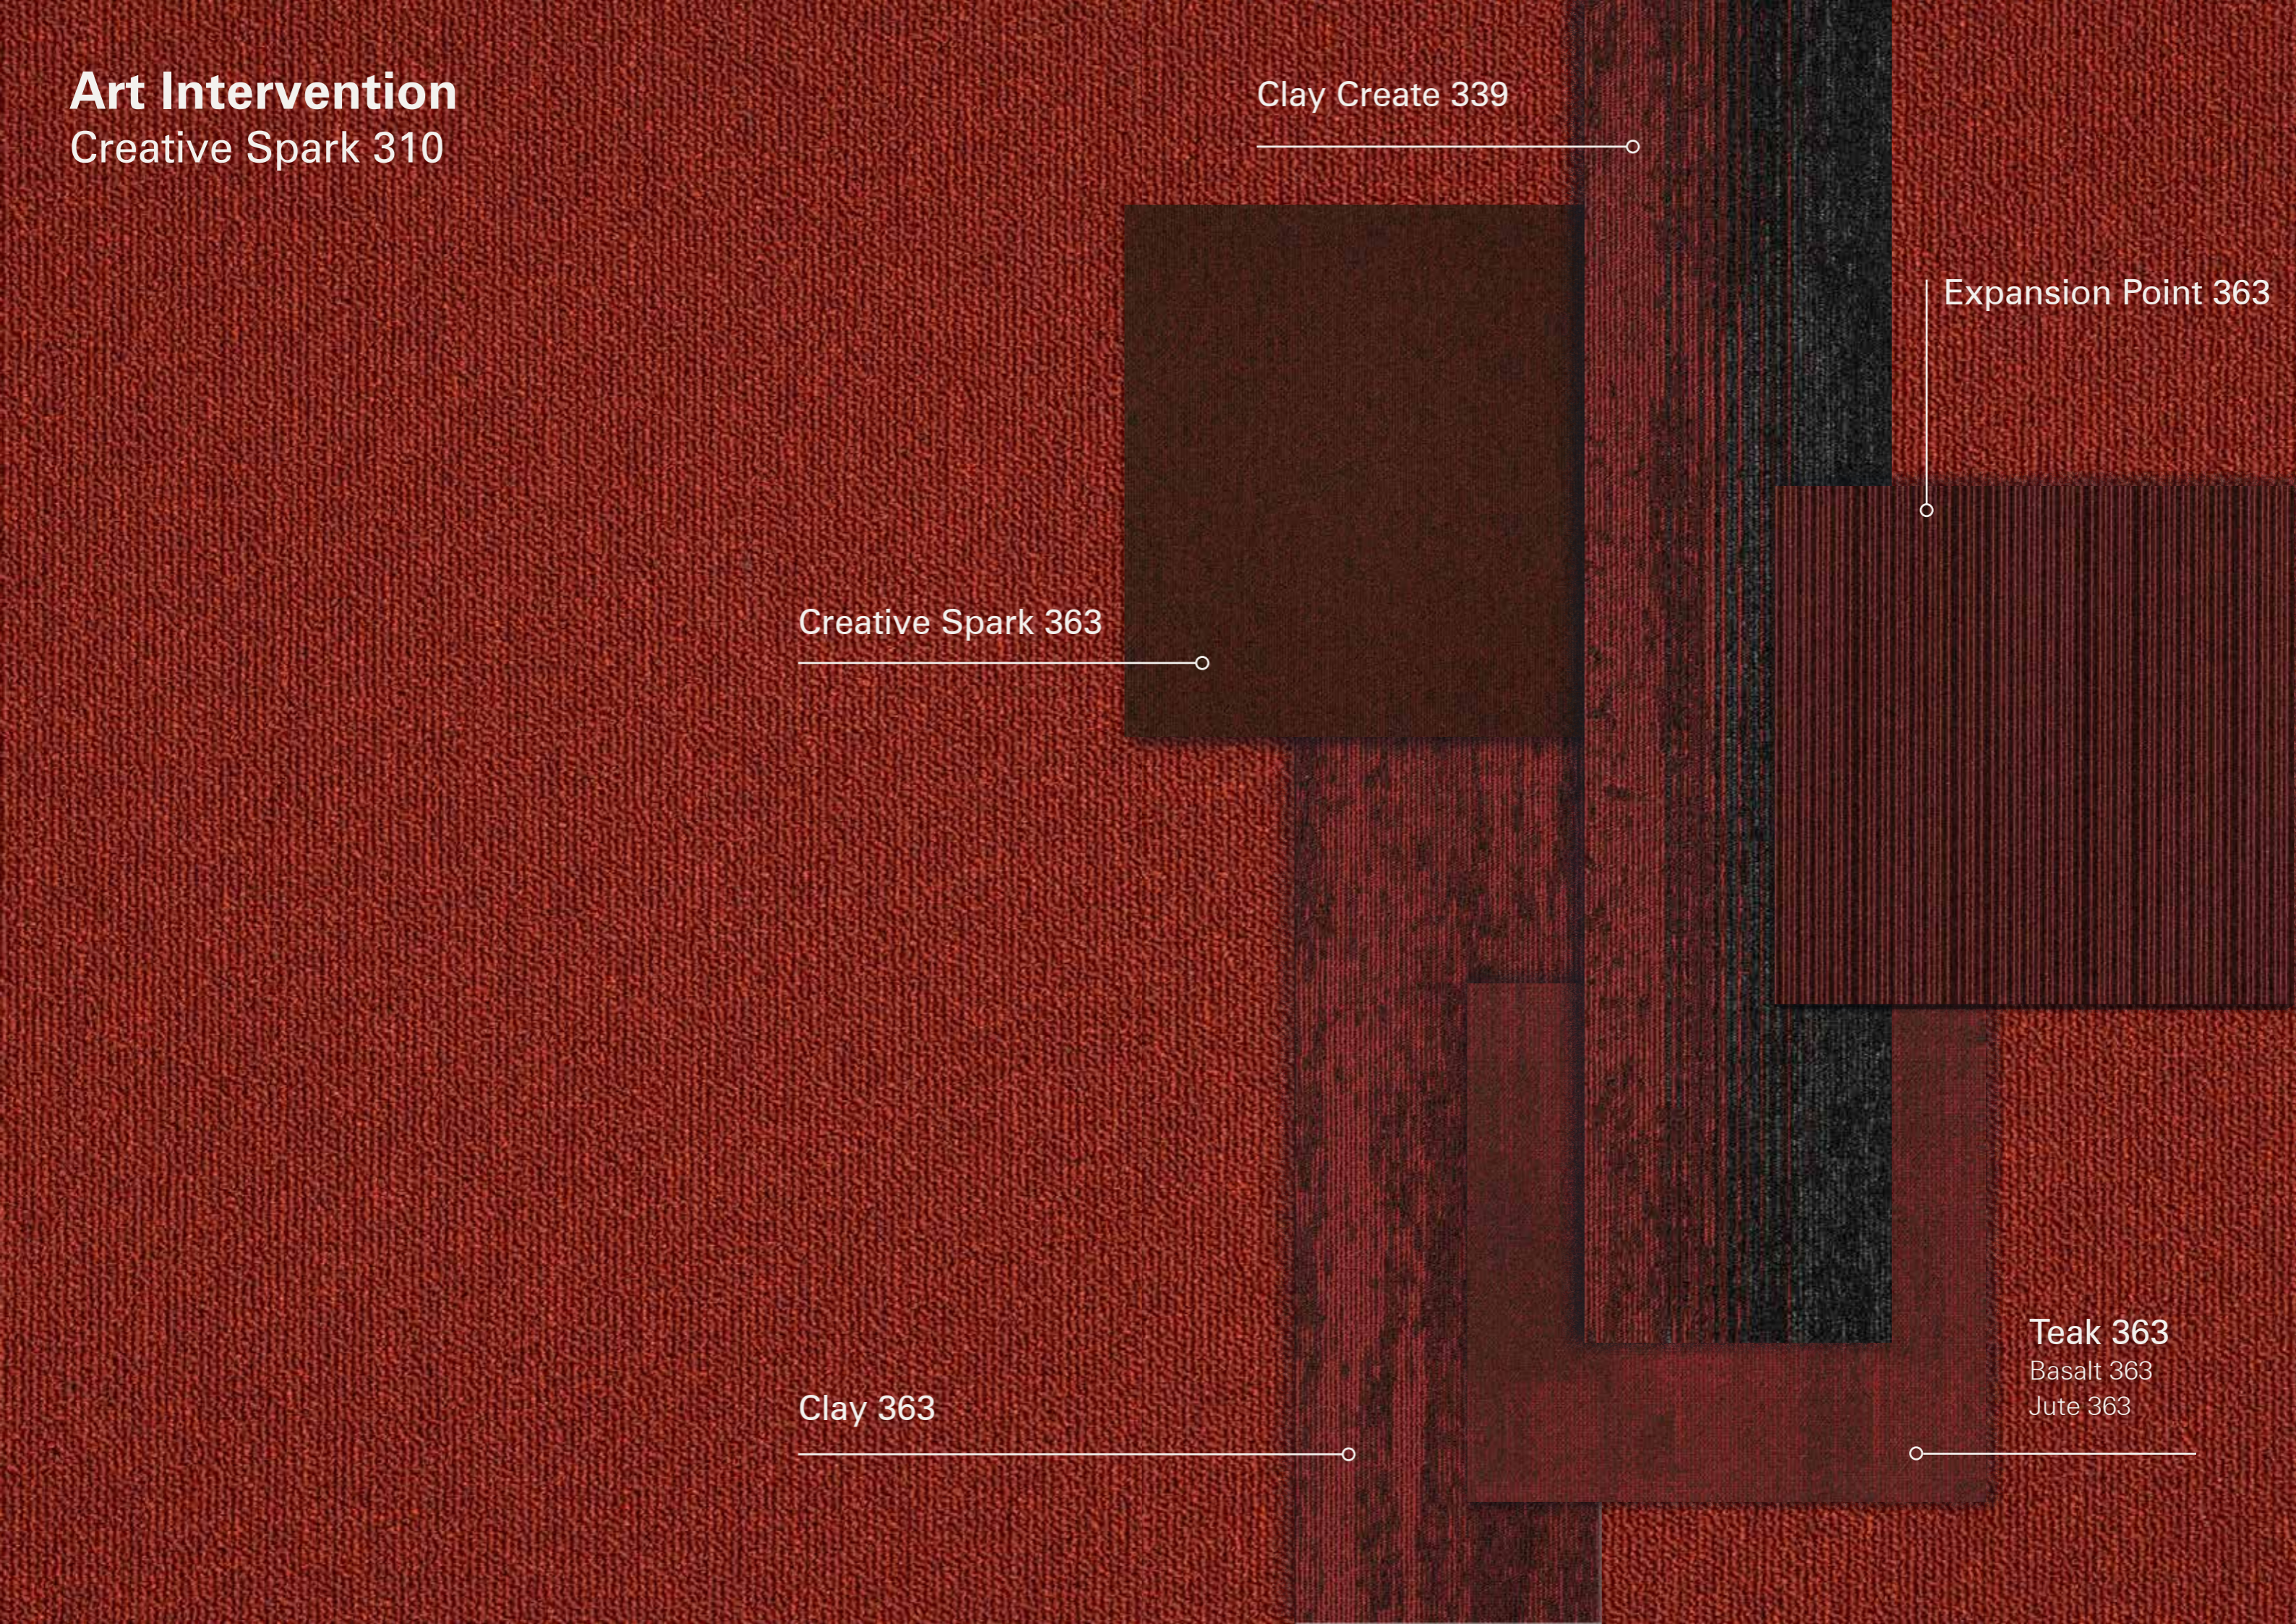

Art Intervention

Creative Spark 310

Clay Create 339

Expansion Point 363

Creative Spark 363

Teak 363

Basalt 363

Jute 363

Clay 363