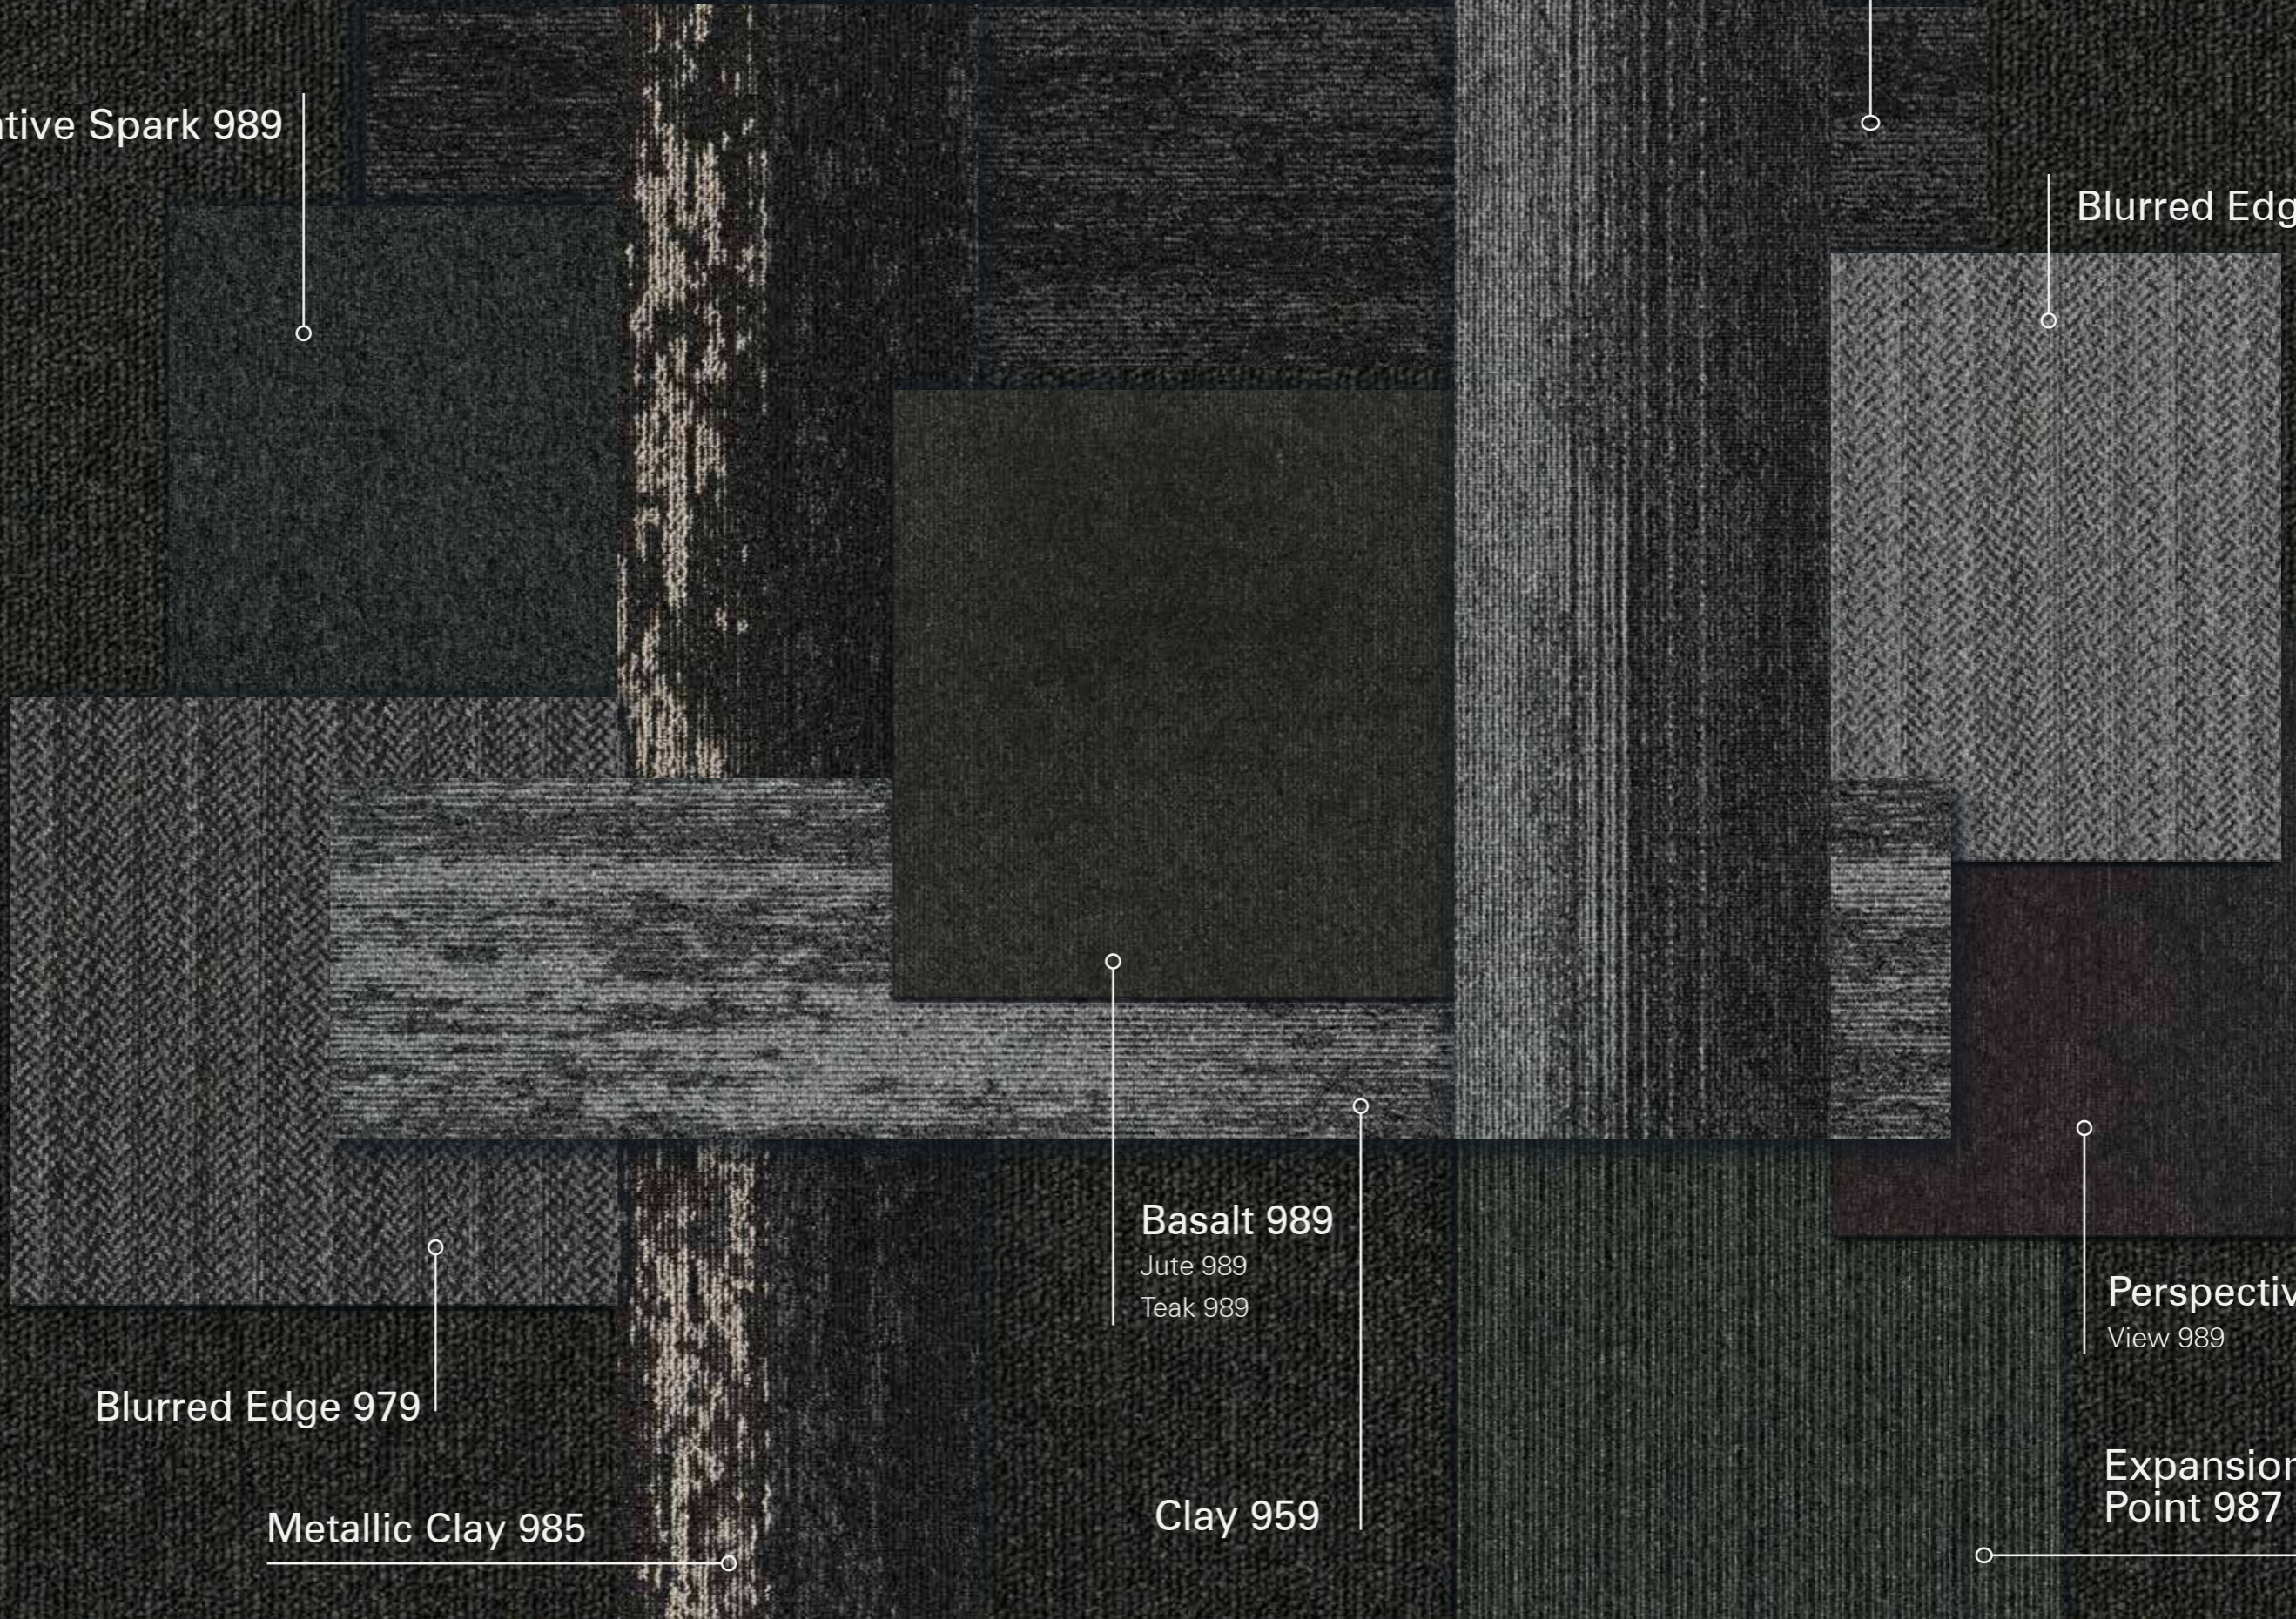

# Art Intervention

Creative Spark 998

Clay 848

Clay Create 887

Creative Spark 848

Blurred Edge 848

Basalt 989

Jute 989  
Teak 989